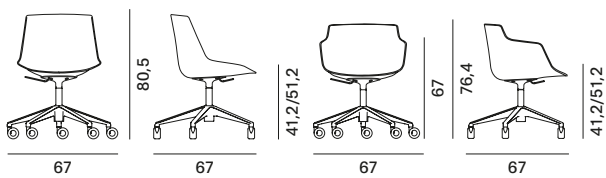

CHAIR AND ARMCHAIR, 4 SHELL VARIANTS:

1. Unupholstered
2. Front upholstered
3. Fully upholstered
4. Fixed leather cover

5 BASE VARIANTS THAT CAN BE COMBINED WITH THE 4 SHELL VARIANTS:

1. 4-legged base made of steel rod.
2. Height-adjustable 5-point-star base on castors, made of die-cast aluminium, height adjuster (41.2/51.2 cm). 360° swivel.
3. Base with central leg, made of powder-coated aluminium. 360° swivel.
4. VN 4-legged wood base, structure in ash* with transparent lacquer. 360° swivel.
5. 4-legged wood base, structure in ash* with transparent lacquer. 360° swivel.

DOWNLOAD THE DATA SHEET BELOW AND DISCOVER ALL THE TECHNICAL CHARACTERISTICS.

Abacus

Flow Chair

4-legged base

base with central leg

VN 4-legged wood base

4-legged wood base

height-adjustable 5-point-star base on castors