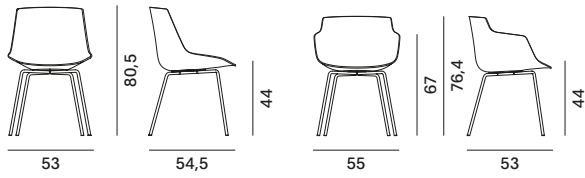

CHAIR AND ARMCHAIR, 4 SHELL VARIANTS:

1. Unupholstered
2. Front upholstered
3. Fully upholstered
4. Fixed leather cover

5 BASE VARIANTS THAT CAN BE COMBINED WITH THE 4 SHELL VARIANTS:

1. 4-legged base made of steel rod.
2. Height-adjustable 5-point-star base on castors, made of die-cast aluminium, height adjuster (41.2/51.2 cm). 360° swivel.
3. Base with central leg, made of powder-coated aluminium. 360° swivel.
4. VN 4-legged wood base, structure in ash* with transparent lacquer. 360° swivel.
5. 4-legged wood base, structure in ash* with transparent lacquer. 360° swivel.

DOWNLOAD THE DATA SHEET BELOW AND DISCOVER ALL THE TECHNICAL CHARACTERISTICS.

Abacus

Flow Chair

4-legged base

base with central leg

VN 4-legged wood base

4-legged wood base

height-adjustable 5-point-star base on castors