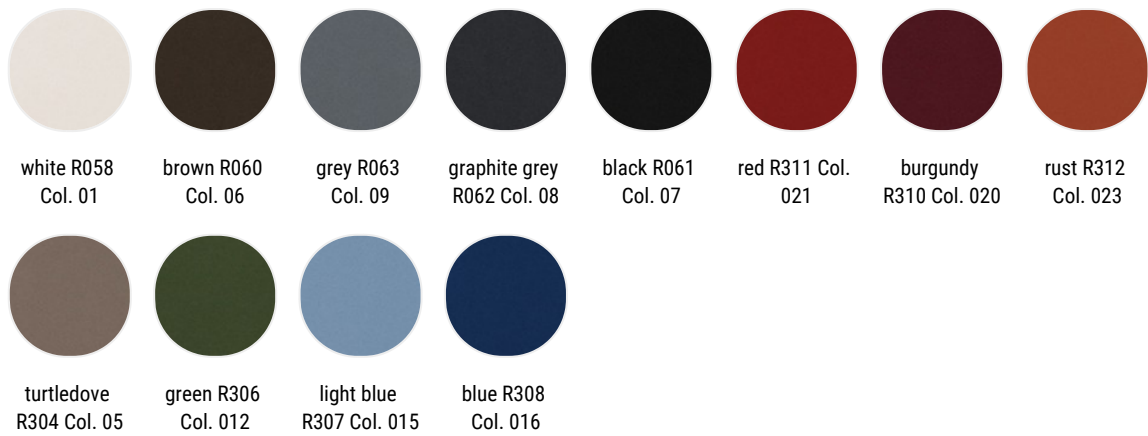

Portofino

Londra

Parigi