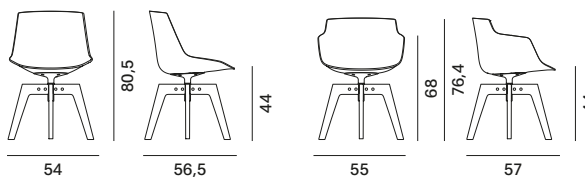

CHAIR AND ARMCHAIR, 4 SHELL VARIANTS:

1. Unupholstered
2. Front upholstered
3. Fully upholstered
4. Fixed leather cover

5 BASE VARIANTS THAT CAN BE COMBINED WITH THE 4 SHELL VARIANTS:

1. 4-legged base made of steel rod.
2. Height-adjustable 5-point-star base on castors, made of die-cast aluminium, height adjuster (41.2/51.2 cm). 360° swivel.
3. Base with central leg, made of powder-coated aluminium. 360° swivel.
4. VN 4-legged wood base, structure in ash* with transparent lacquer. 360° swivel.
5. 4-legged wood base, structure in ash* with transparent lacquer. 360° swivel.

DOWNLOAD THE DATA SHEET BELOW AND DISCOVER ALL THE TECHNICAL CHARACTERISTICS.

Abacus

Flow Chair

4-legged base

base with central leg

VN 4-legged wood base

4-legged wood base

height-adjustable 5-point-star base on castors