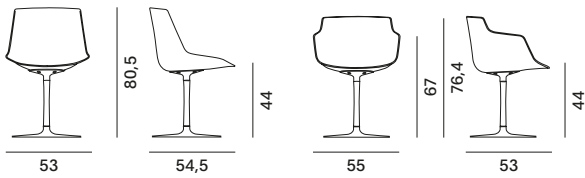

CHAIR AND ARMCHAIR, 4 SHELL VARIANTS:

1. Unupholstered
2. Front upholstered
3. Fully upholstered
4. Fixed leather cover

5 BASE VARIANTS THAT CAN BE COMBINED WITH THE 4 SHELL VARIANTS:

1. 4-legged base made of steel rod.
2. Height-adjustable 5-point-star base on castors, made of die-cast aluminium, height adjuster (41.2/51.2 cm). 360° swivel.
3. Base with central leg, made of powder-coated aluminium. 360° swivel.
4. VN 4-legged wood base, structure in ash* with transparent lacquer. 360° swivel.
5. 4-legged wood base, structure in ash* with transparent lacquer. 360° swivel.

DOWNLOAD THE DATA SHEET BELOW AND DISCOVER ALL THE TECHNICAL CHARACTERISTICS.

Abacus

Flow Chair

4-legged base

base with central leg

VN 4-legged wood base

4-legged wood base

height-adjustable 5-point-star base on castors