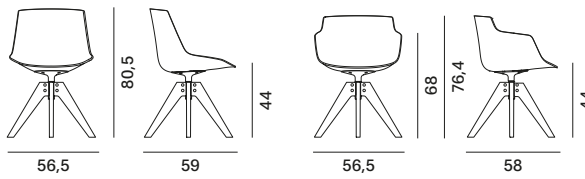

CHAIR AND ARMCHAIR, 4 SHELL VARIANTS:

1. Unupholstered
2. Front upholstered
3. Fully upholstered
4. Fixed leather cover

5 BASE VARIANTS THAT CAN BE COMBINED WITH THE 4 SHELL VARIANTS:

1. 4-legged base made of steel rod.
2. Height-adjustable 5-point-star base on castors, made of die-cast aluminium, height adjuster (41.2/51.2 cm). 360° swivel.
3. Base with central leg, made of powder-coated aluminium. 360° swivel.
4. VN 4-legged wood base, structure in ash* with transparent lacquer. 360° swivel.
5. 4-legged wood base, structure in ash* with transparent lacquer. 360° swivel.

DOWNLOAD THE DATA SHEET BELOW AND DISCOVER ALL THE TECHNICAL CHARACTERISTICS.

Abacus

Flow Chair

4-legged base

base with central leg

VN 4-legged wood base

4-legged wood base

height-adjustable 5-point-star base on castors